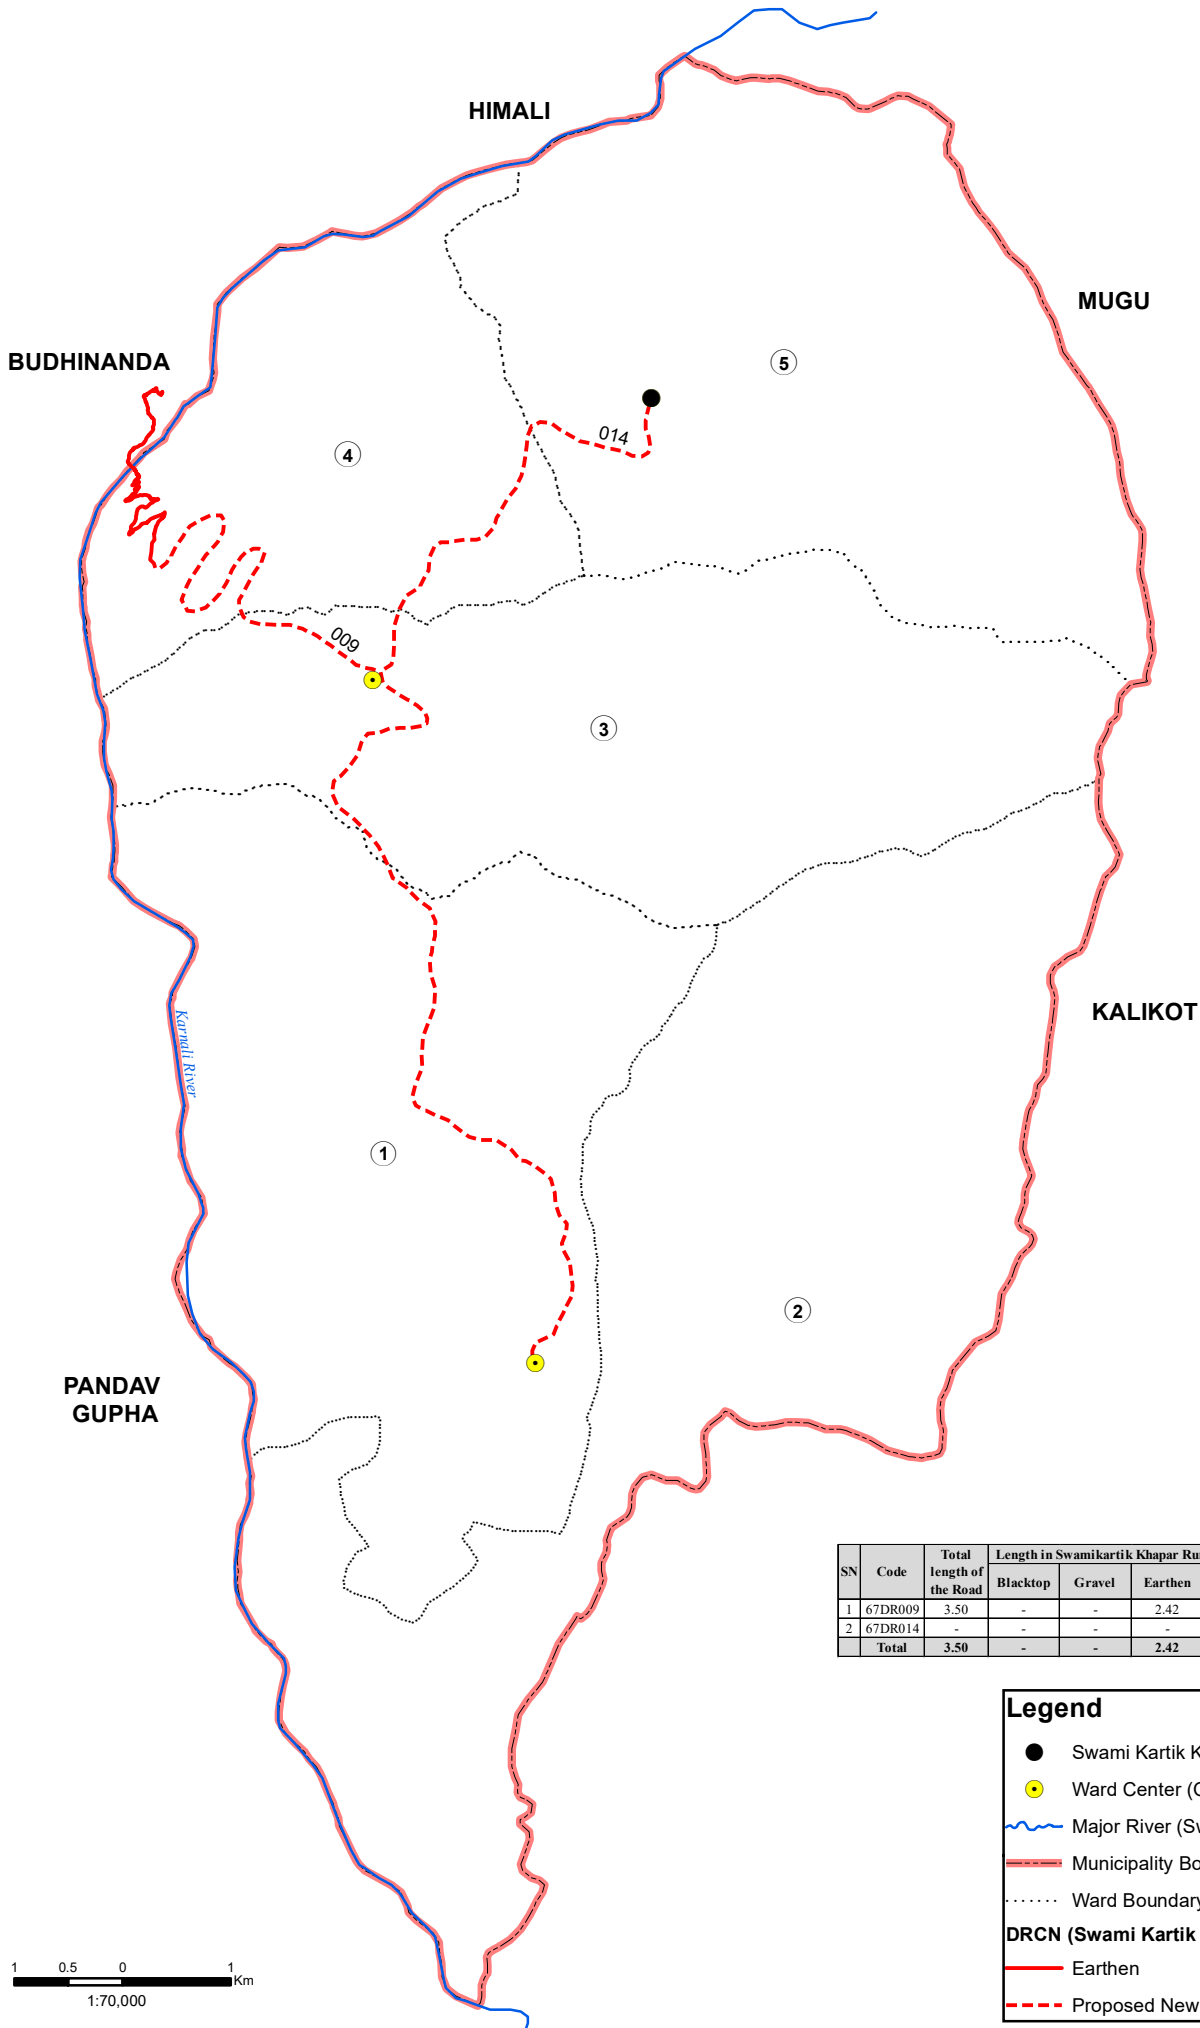

Map of Swami Kartik Khapar Rural Municipality of Bajura with District Road Core Network (DRCN) (Ward Demarcation)

SN	Code	Total length of the Road	Length in Swamikartik Khapar Rural Municipality				VDCs/Municipality Passes (Previous)
			Blacktop	Gravel	Earthen	New Construction	
1	67DR009	3.50	-	-	2.42	13.73	Jukot, Sappata
2	67DR014	-	-	-	-	4.64	Jukot, Wai
Total		3.50	-	-	2.42	18.37	

Legend

- Swami Kartik Khapar Rural Municipality Center
- Ward Center (Old VDC Center)
- ~ Major River (Swami Kartik Khapar)
- Municipality Boundary
- Ward Boundary
- DRCN (Swami Kartik Khapar)**
- Earthen
- - - Proposed New Road

1 0.5 0 1 Km
1:70,000