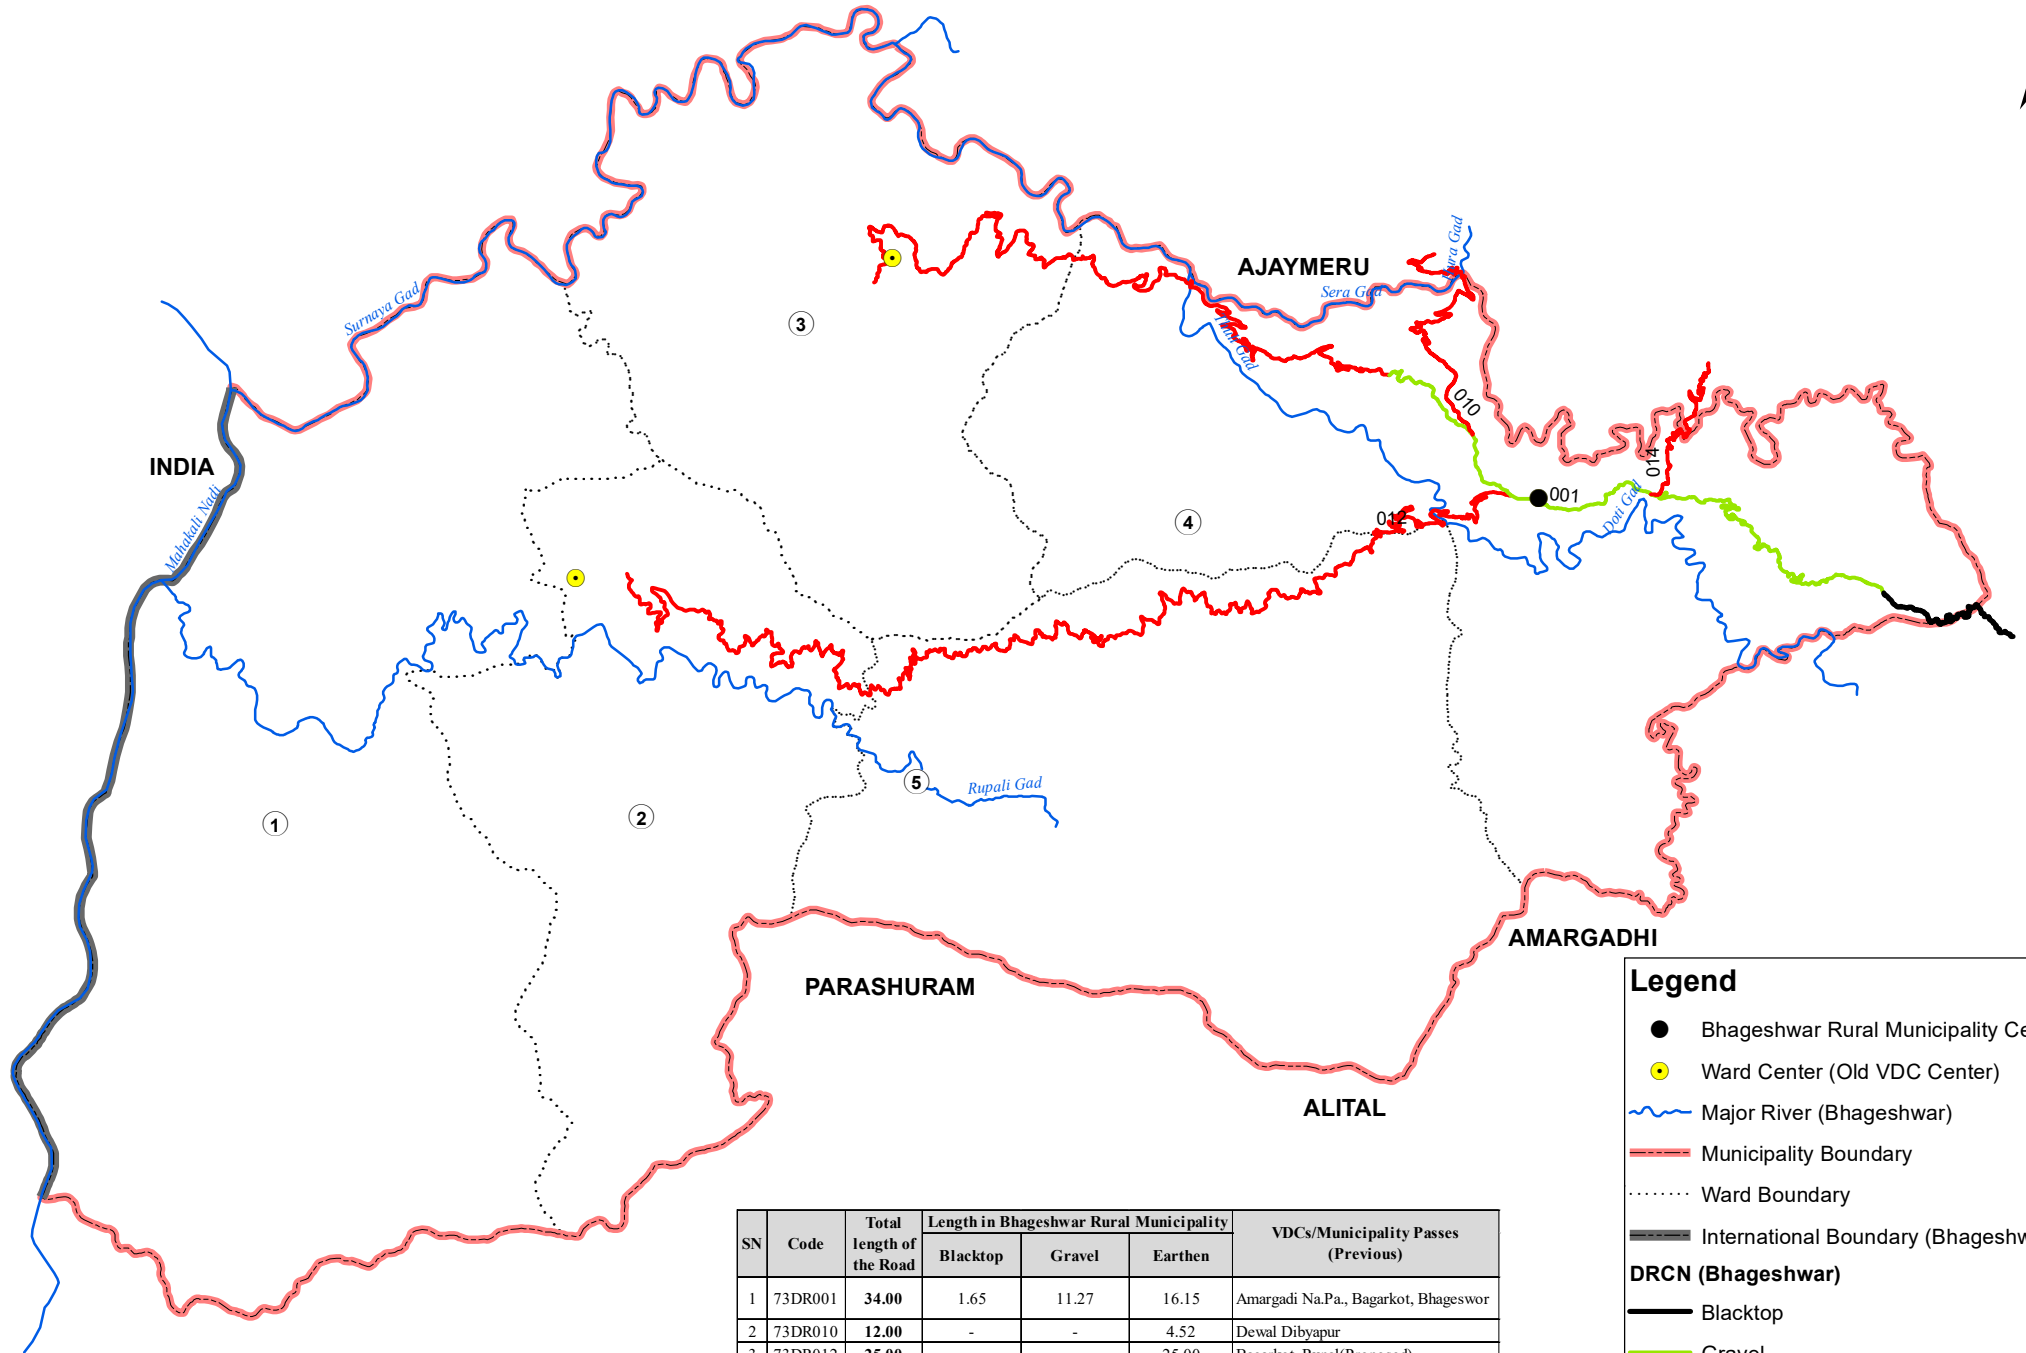

Map of Bhageshwar Rural Municipality of Dadeldhura with District Road Core Network (DRCN) (Ward Demarcation)

SN	Code	Total length of the Road	Length in Bhageshwar Rural Municipality			VDCs/Municipality Passes (Previous)
			Blacktop	Gravel	Earthen	
1	73DR001	34.00	1.65	11.27	16.15	Amargadi Na.Pa., Bagarkot, Bhageswor
2	73DR010	12.00	-	-	4.52	Dewal Dibyapur
3	73DR012	25.00	-	-	25.00	Bagarkot, Rupal(Proposed)
4	73DR014	11.00	-	-	1.73	Bhadrapur, Chipur
Total		82.00	1.65	11.27	47.40	

Legend

- Bhageshwar Rural Municipality Center
- Ward Center (Old VDC Center)
- Major River (Bhageshwar)
- Municipality Boundary
- Ward Boundary
- International Boundary (Bhageshwar)

DRCN (Bhageshwar)

- Blacktop
- Gravel
- Earthen