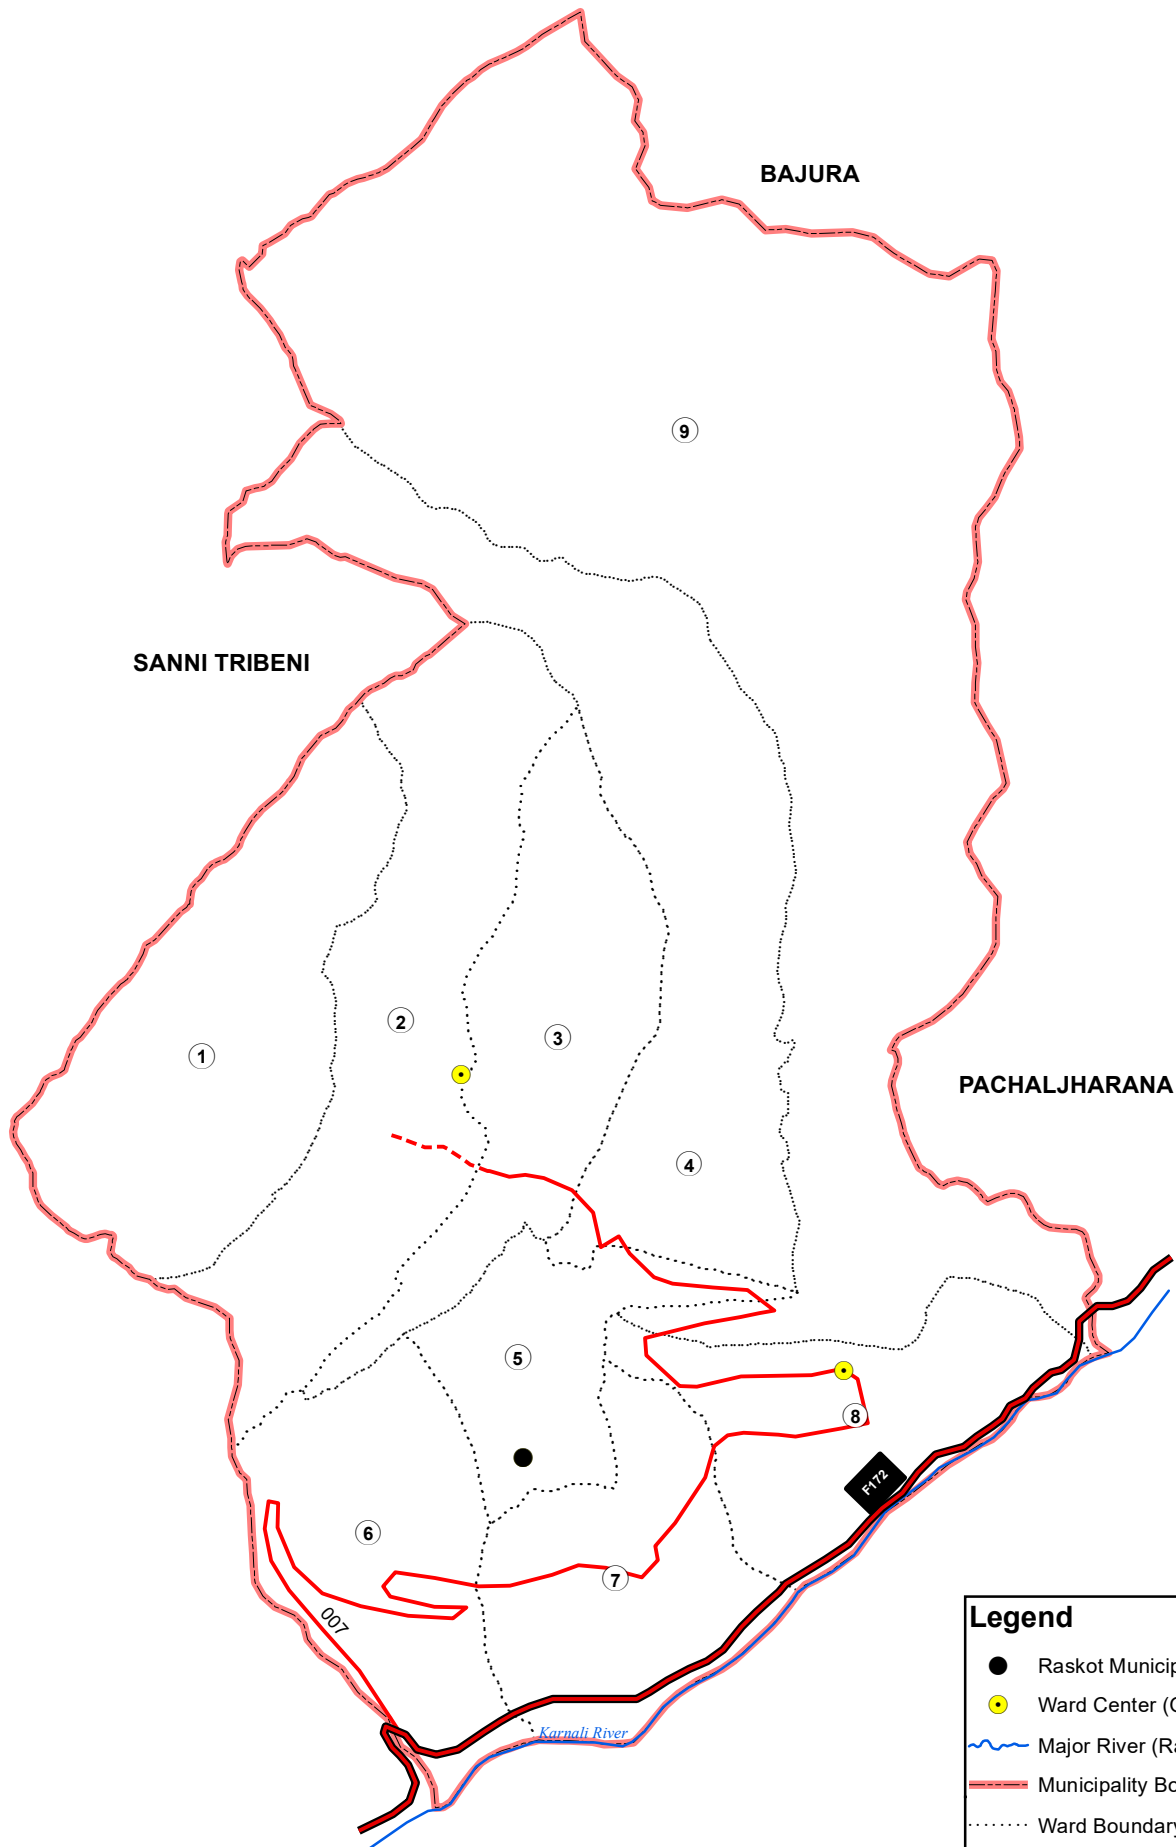

Map of Raskot Municipality of Kalikot with District Road Core Network (DRCN) (Ward Demarcation)

Legend

- Raskot Municipality Center
 - Ward Center (Old VDC Center)
 - ~ Major River (Raskot)
 - - Municipality Boundary
 - Ward Boundary
 - Strategic Road Network (Raskot)
- DRCN (Raskot)**
- Earthen
 - - - Proposed New Road

SN	Code	Total length of the Road	Length in Raskot Municipality				VDCs/Municipality Passes (Previous)
			Blacktop	Gravel	Earthen	New Construction	
1	64DR007	14.80	-	-	14.81	0.53	Phukot, Syuna, Shipkhana
	Total	14.80	-	-	14.81	0.53	