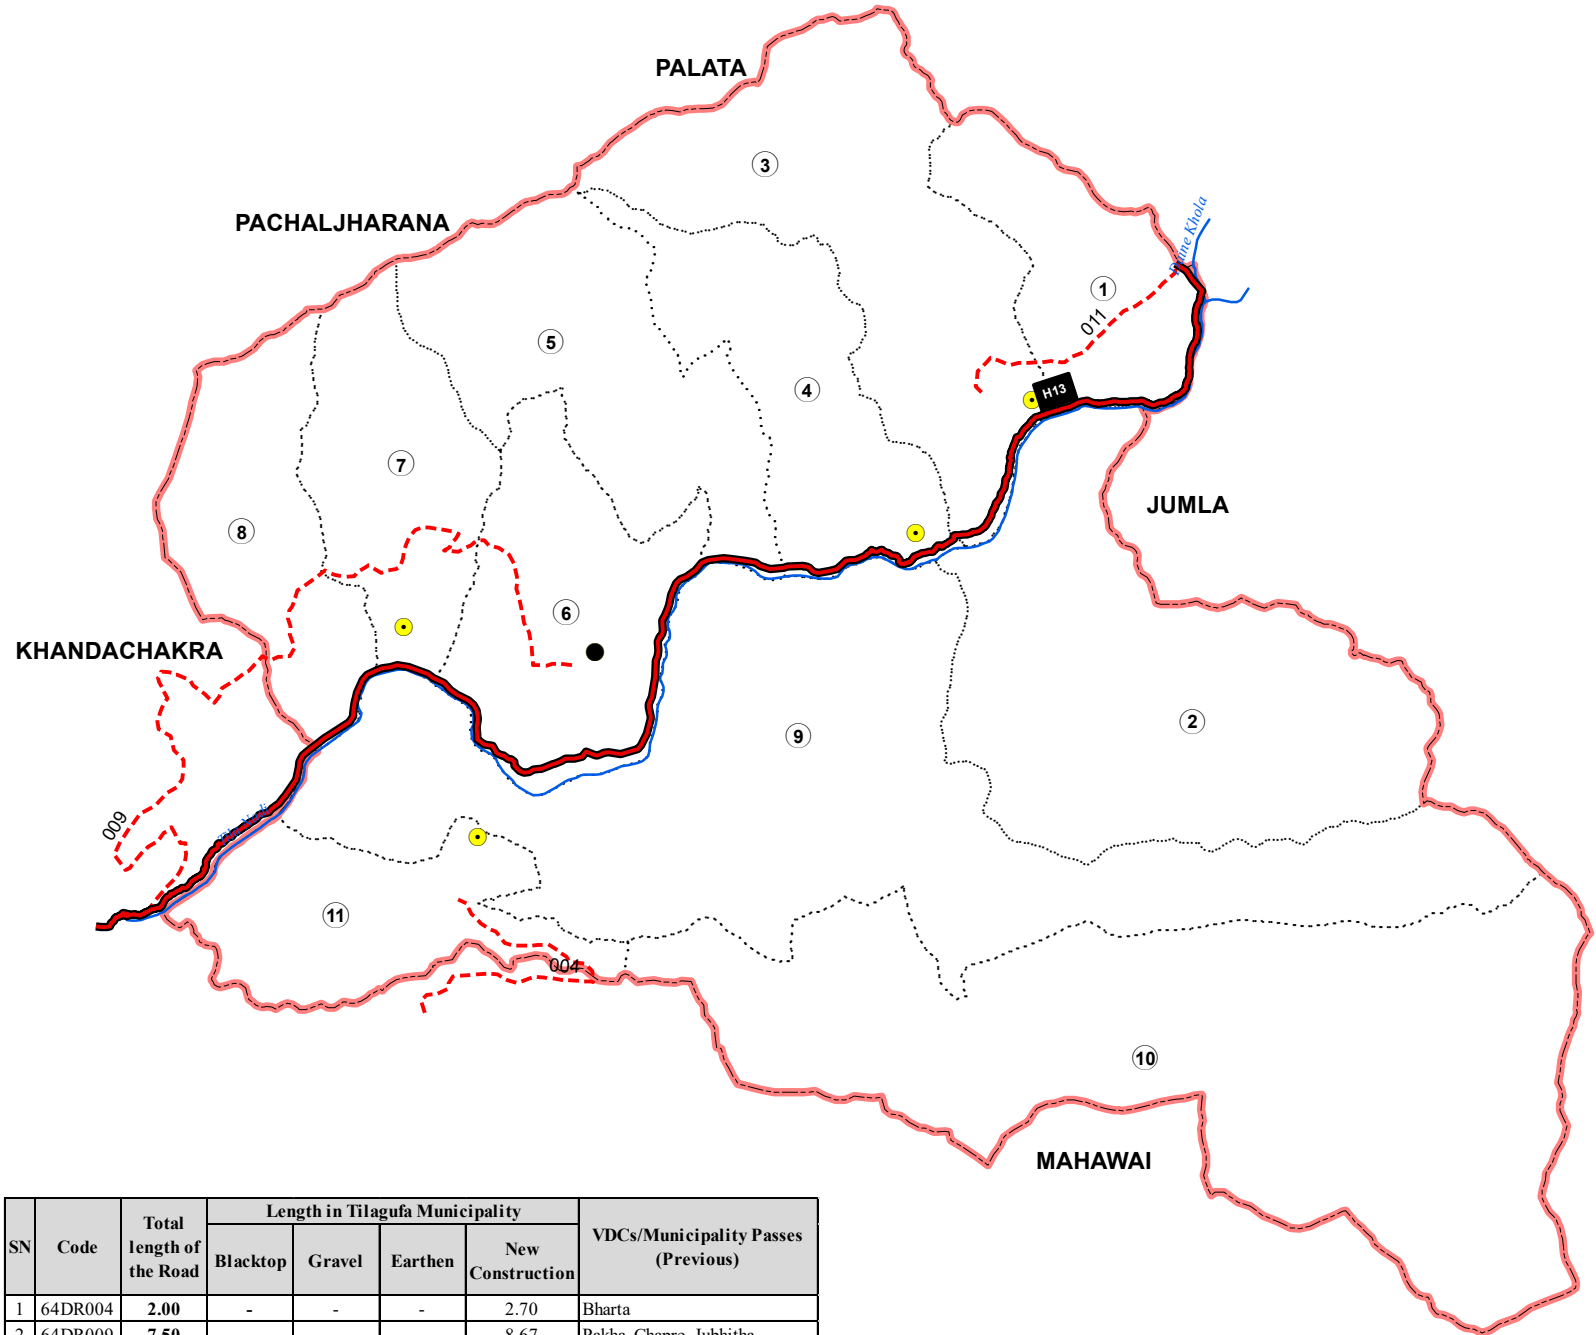

Map of Tilagufa Municipality of Kalikot with District Road Core Network (DRCN) (Ward Demarcation)

Legend

- Tilagufa Municipality Center
- Ward Center (Old VDC Center)
- ~ Major River (Tilagufa)
- - - Municipality Boundary
- Ward Boundary
- Strategic Road Network (Tilagufa)
- DRCN (Tilagufa)**
- - - Proposed New Road

SN	Code	Total length of the Road	Length in Tilagufa Municipality				VDCs/Municipality Passes (Previous)
			Blacktop	Gravel	Earthen	New Construction	
1	64DR004	2.00	-	-	-	2.70	Bharta
2	64DR009	7.50	-	-	-	8.67	Pakha, Chapre, Jubhitha
3	64DR011	15.00	-	-	-	4.39	Phui Mahadev
Total		24.50	-	-	-	15.76	